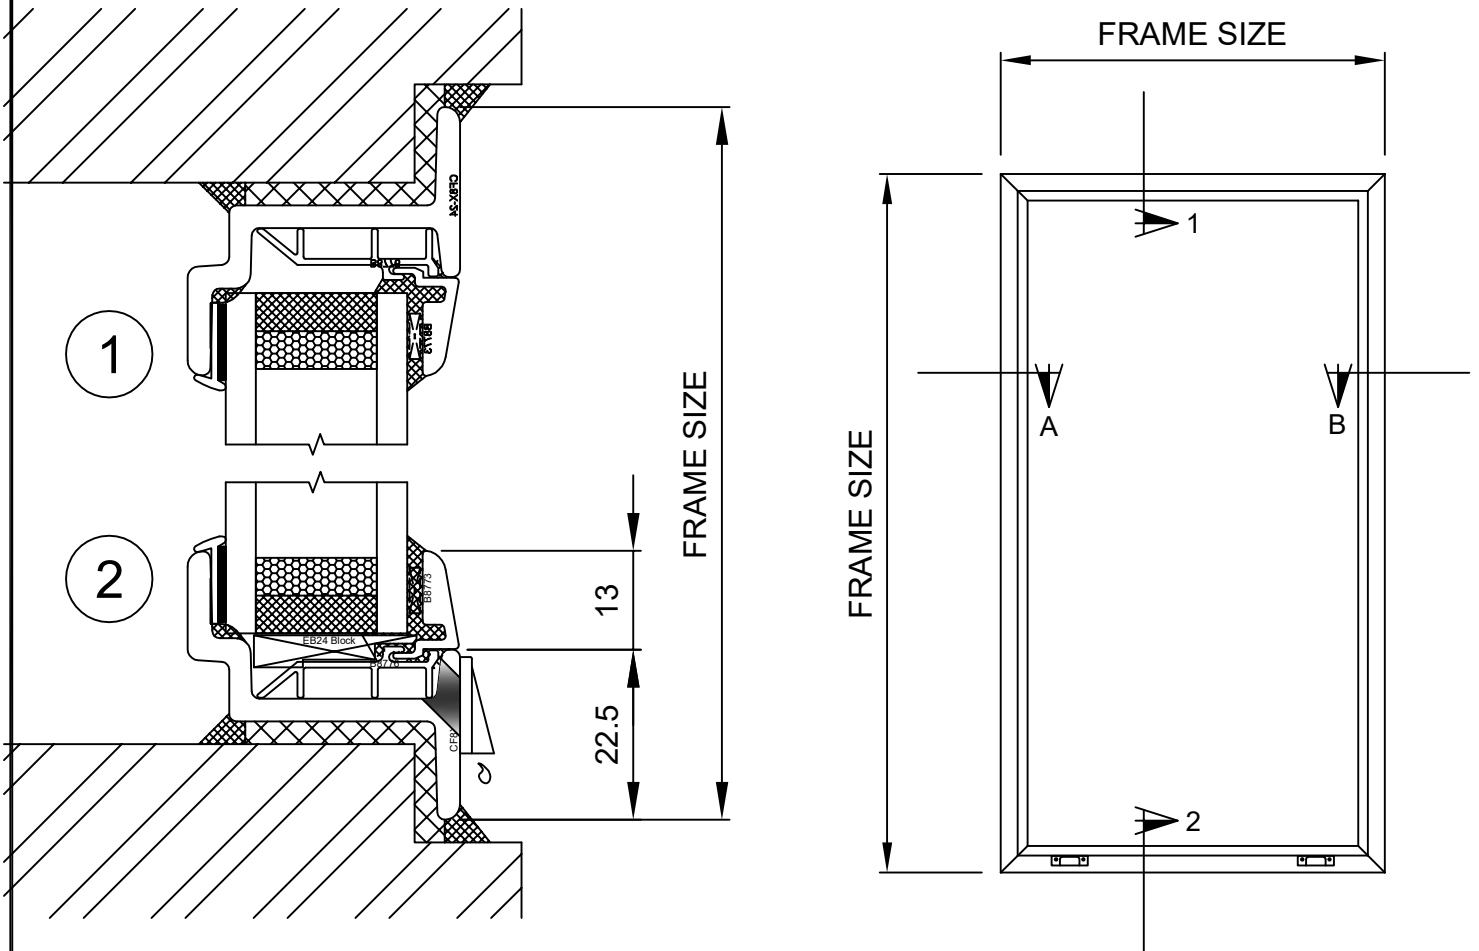

EB24 'C' RATED LONG LEG WINDOW FIXED LIGHT SECTIONS

DOUBLE GLAZED UNIT SIZE = 24mm

WINDOW DEPTH = 36mm

CLEMENT
creating light... beautifully

Copyright Reserved 2013,
CLEMENT WINDOWS LTD
This product is protected by the provisions of the Copyright, Design & Patents Act 1988
EMAIL: info@clementwg.co.uk
WEBSITE: www.clementwindows.co.uk

DATE: 08/03/17
SCALE: 1:1 & 1:20

DRAWING TITLE:
EB24 'C' LL Fixed Light

CLIENT:

DRAWING No.
EB02

REVISION: