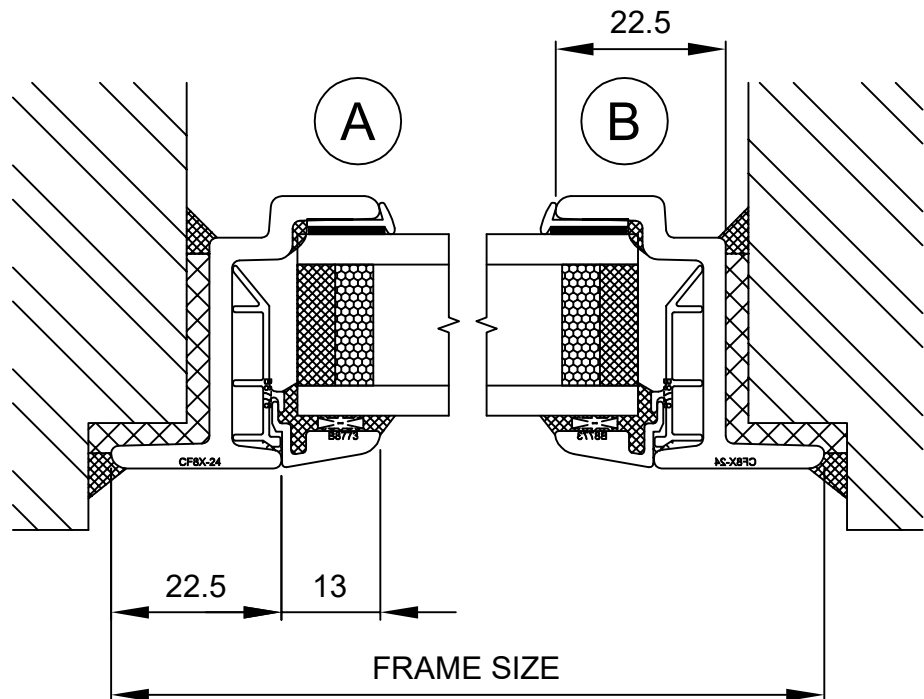

EB24 'C' RATED LONG LEG WINDOW FIXED LIGHT SECTIONS

DOUBLE GLAZED UNIT SIZE = 24mm

WINDOW DEPTH = 36mm

CLEMENT
creating light... beautifully

Copyright Reserved 2013,
CLEMENT WINDOWS LTD
This product is protected by the provisions of the Copyright, Design & Patents Act 1988
EMAIL: info@clementwg.co.uk
WEBSITE: www.clementwindows.co.uk

DATE: 08/03/17
SCALE: 1:1 & 1:20

DRAWING TITLE:
EB24 'C' LL Fixed Light

CLIENT:

DRAWING No.
EB02

REVISION: